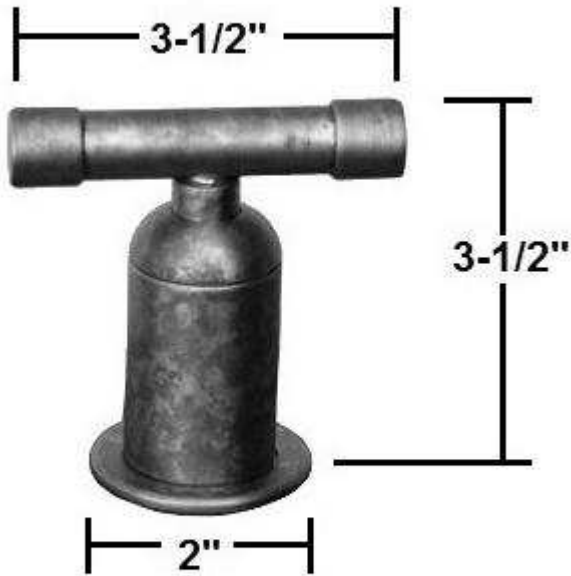

# PRODUCT SPECIFICATIONS

Wherever Wall Mount 3/4" In-Line Shutoff  
WE-WM-3/4VC

Jan 2014

- ADA Compliant
- Offset and Cross handles available
- Custom finishes available

Connection	3/4" NPT
Valve	3/4" Ceramic
GPM	7-10